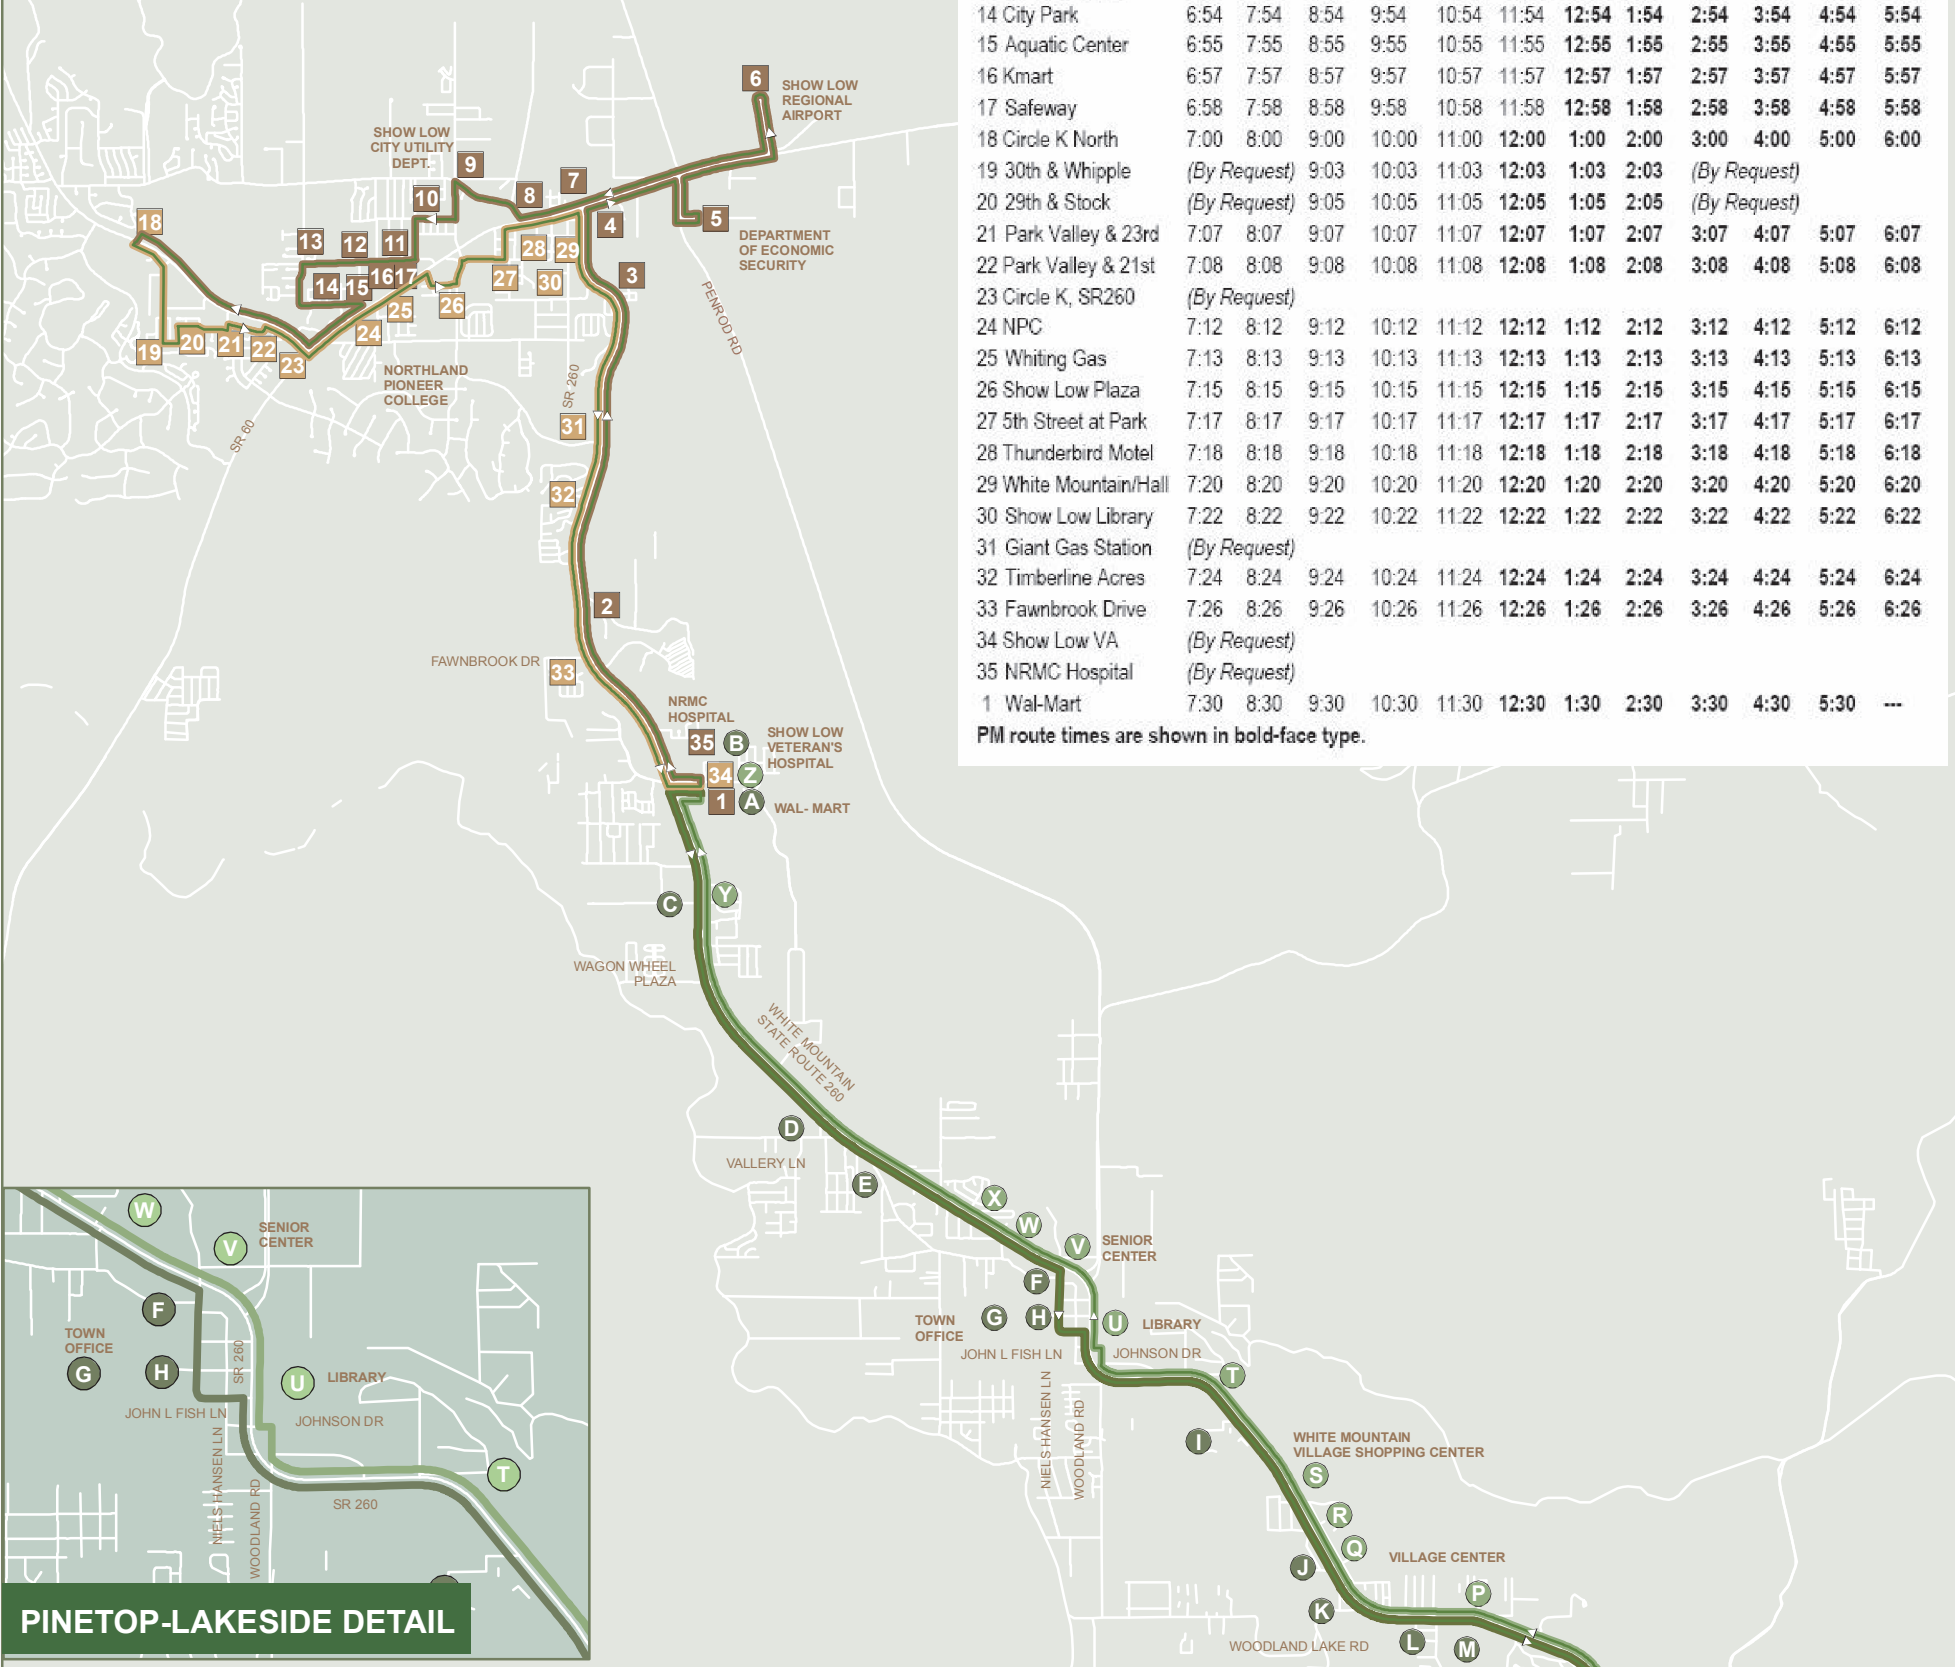

PM route times are shown in bold-face type.